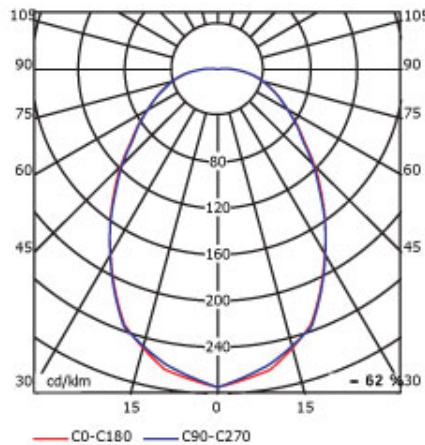

Photometric Data

EverLast® 5/5 Zero Maintenance Warranty

Full Spectrum Solutions (manufacturer) warrants that its fixtures shall be free from defects in materials and workmanship for a period of 10 years from the date of purchase. Ballasts shall be free from defects in materials and workmanship for a period of 5 years from the date of purchase. Manufacturer warrants that its lamps shall be free from defects in materials and workmanship for a period of 5 years from date of delivery. Use of product inconsistent with product instructions and specifications will void warranty. Full Spectrum Solutions will not honor warranty claims for defects caused by improper installation, use or maintenance. Manufacturer shall, at its option, either replace or repair defective ballasts for valid warranty claims. FULL SPECTRUM SOLUTIONS MAKES NO OTHER WARRANTY, EXPRESSED OR IMPLIED THAT THE GOODS ARE MERCHANTABLE OR FIT FOR ANY PARTICULAR PURPOSE. BUYER ACKNOWLEDGES THAT BUYER IS NOT RELYING ON SELLER'S SKILL OR JUDGMENT TO SELECT OR FURNISH GOODS SUITABLE FOR ANY PARTICULAR PURPOSE. **CERTAIN RESTRICTIONS MAY APPLY DEPENDING ON PRODUCT USE AND APPLICATION.**