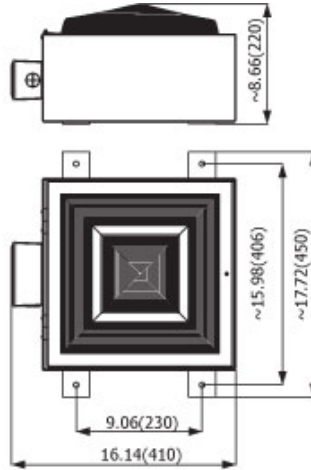

EverLast® Induction Lighting EFF-EG-85W

Dimensions