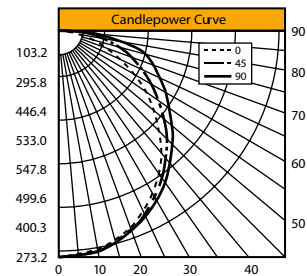

UltraLux® HD Full Spectrum Direct/Indirect Office Fixtures Featuring HD BlueMax™ Color Technology

2x2 Office Fixture

Recessed Side
Direct/Indirect Luminaire
(4) 24W T5 H.O. Lamps
Model: ULDICOBX-224
Replacement lamps: 36720
Available Options:

- Cord Installation
- Standard troffer mounting for easy installation in T-bar ceilings or direct ceiling mount

2 x 2 Office Fixture • Lamps: F24T5 • Rated Lumens: 1800

COEFFICIENTS OF UTILIZATION

Room Cavity Ratio	CEILING CAVITY REFLECTANCE											
	.80				.70				.50			
	70	50	30	10	70	50	30	10	50	30	10	
0	52	52	52	52	51	51	51	51	49	49	49	
1	48	46	44	42	47	45	43	42	43	42	40	
2	44	40	37	35	43	39	37	34	38	36	34	
3	40	35	32	29	39	35	32	29	33	31	28	
4	37	31	28	25	36	31	27	25	30	27	24	
5	33	28	24	21	32	27	24	21	26	23	21	
6	31	25	21	18	30	24	21	18	24	20	18	
7	28	22	18	16	28	22	18	16	21	18	16	
8	26	20	16	14	25	20	16	14	19	16	14	
9	24	18	14	12	23	18	14	12	17	14	12	
10	22	16	13	10	22	16	13	10	16	12	10	

ZONAL LUMEN SUMMARY

ZONE	LUMENS	%BARELAMP	%LUMINAIRE
0-30	845	11.7	26.8
0-40	1378	19.1	43.7
0-60	2426	33.7	76.9
0-90	3153	43.8	100.0
90-120	0	0.0	0.0
90-130	0	0.0	0.0
90-150	0	0.0	0.0
90-180	0	0.0	0.0
0-180	3153	43.8	100.0

2x4 Office Fixture

Recessed Side
Direct/Indirect Luminaire
(4) 54W T5 H.O. Lamps
Model: ULDICOT5-446
Replacement Lamps: 36759
Available Options:

- Cord Installation
- Dimming
- Standard troffer mounting for easy installation in T-bar ceilings or direct ceiling mount

2 x 4 Office Fixture • Lamps: F54T5 • Rated Lumens: 5200

COEFFICIENTS OF UTILIZATION